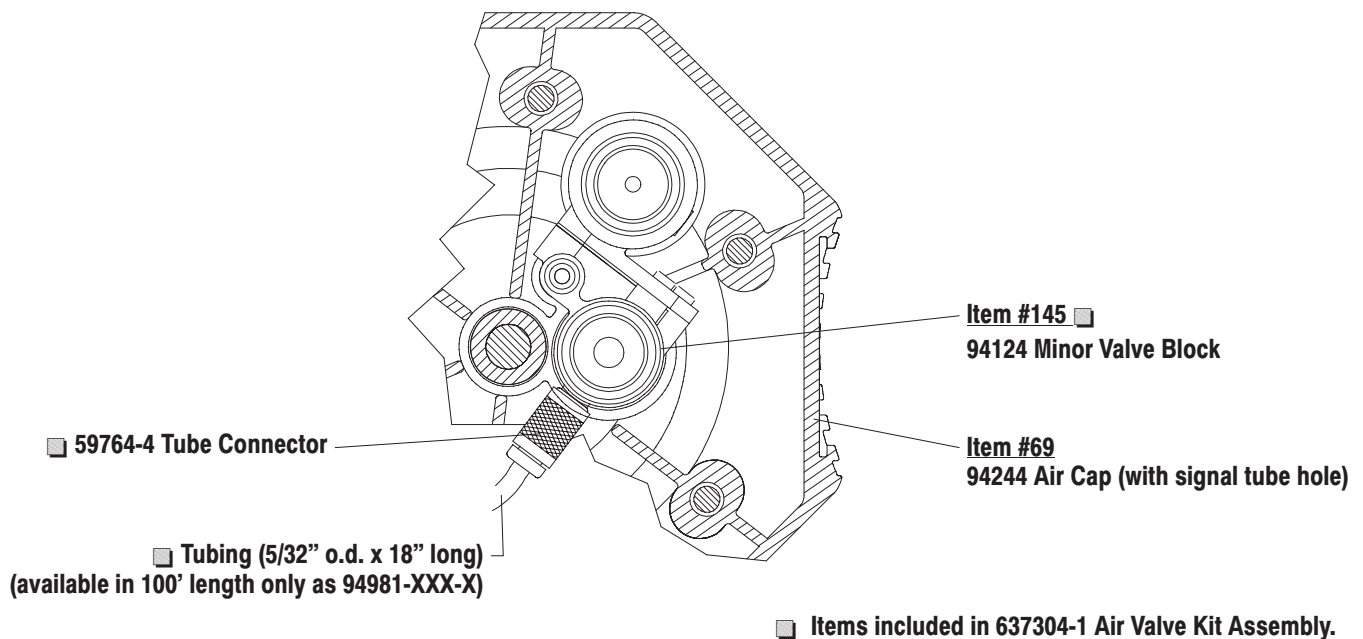

MODEL DESCRIPTION

This is a standard 1/4" diaphragm pump which has been specially modified to provide a signal each time the pump cycles. This is done by tapping into the minor valve body and extending a tube outside the pump body.

- Use this pump with ARO model 67072 pneumatic batch counter kit to make a batch metering pump.
  The number of cycles multiplied by the pump displacement equals the total volume dispensed.
  Example:
  .014 (gallons per cycle for this pump) x 100 cycles = 1.4 gallons
- Use with model ARO 66975 cycle counter kit to totalize cycles for preventative maintenance or inventory management.

MODEL CHART

MODEL	MATERIAL	STANDARD MODEL
650770-1-B	POLYPROPYLENE	PD02P-APS-PTT
650770-3-B	ACETAL	PD02P-ADS-DTT

The PD02P-X Operator's Manual should be used for General Information, Installation, Operation, and Maintenance. Refer to the Standard Model number shown in the chart above to select Service Kits and replacement parts.

Model series 650770-X-B are similar to standard models in the PD02P-X diaphragm pump series. Most of the parts used in these models are standard. The parts exceptions for these models are indicated in the view below.

637304-1 air valve kit assembly is similar to 637276 (refer to PD02P-X Operator's Manual) with the exception of the items listed below.

SPECIAL PARTS USED IN 650770-X-B

(Item numbers are as shown in PD02P-X manual.)

PN 97999-743

INGERSOLL-RAND COMPANY
P.O. BOX 151 • ONE ARO CENTER • BRYAN, OHIO 43506-0151
☎ (800) 276-4658 • FAX (800) 266-7016

©2005

CCN 99712168

ARO®
Ingersoll-Rand®